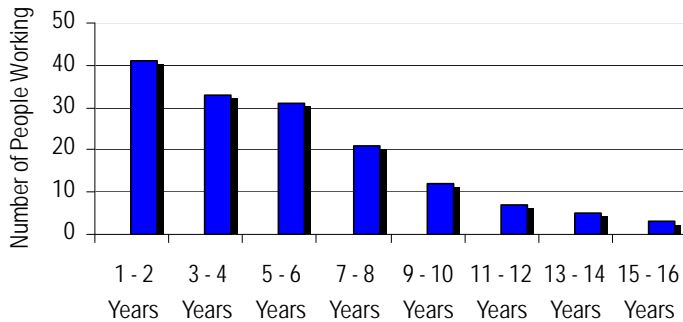

### People Receiving CIS' Long-Term Employment Services Maintain Continuous Community Employment For An Average Of 4.8 Years .