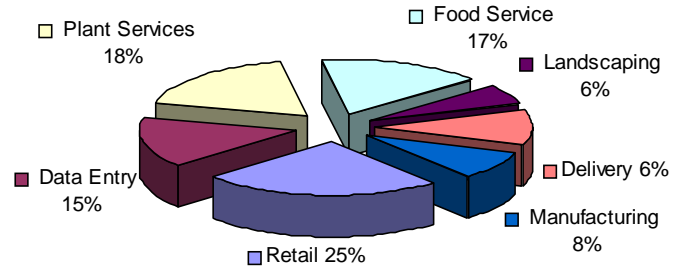

...The People CIS Serves Work In A Wide Variety Of Industries & Occupations.

Fast Facts...

Number Of Job Placements	84
People Continuously Employed During The Year	175
Number Of Staff	29
Budget	$1.75M
Referrals And Requests For Services Have <u>Doubled</u> Over The Last Two Years	

"Never turn down a job because you think it's too small; you don't know where it can lead"
~ Julia Morgan

"There is no future in any job. The future lies in the person who holds the job."
~ George Crane

At A Glance...

... CIS provides short-term job placement and training services, and long-term Supported Employment services for people with challenges to obtaining and maintaining employment.
... Services are provided in Philadelphia, Delaware, Montgomery, and Chester Counties in PA, and New Castle and Kent Counties in DE.
...98% of the people we serve, and their families, recommend CIS to other people seeking employment.

Support the People We Serve By Patronizing Their Employers